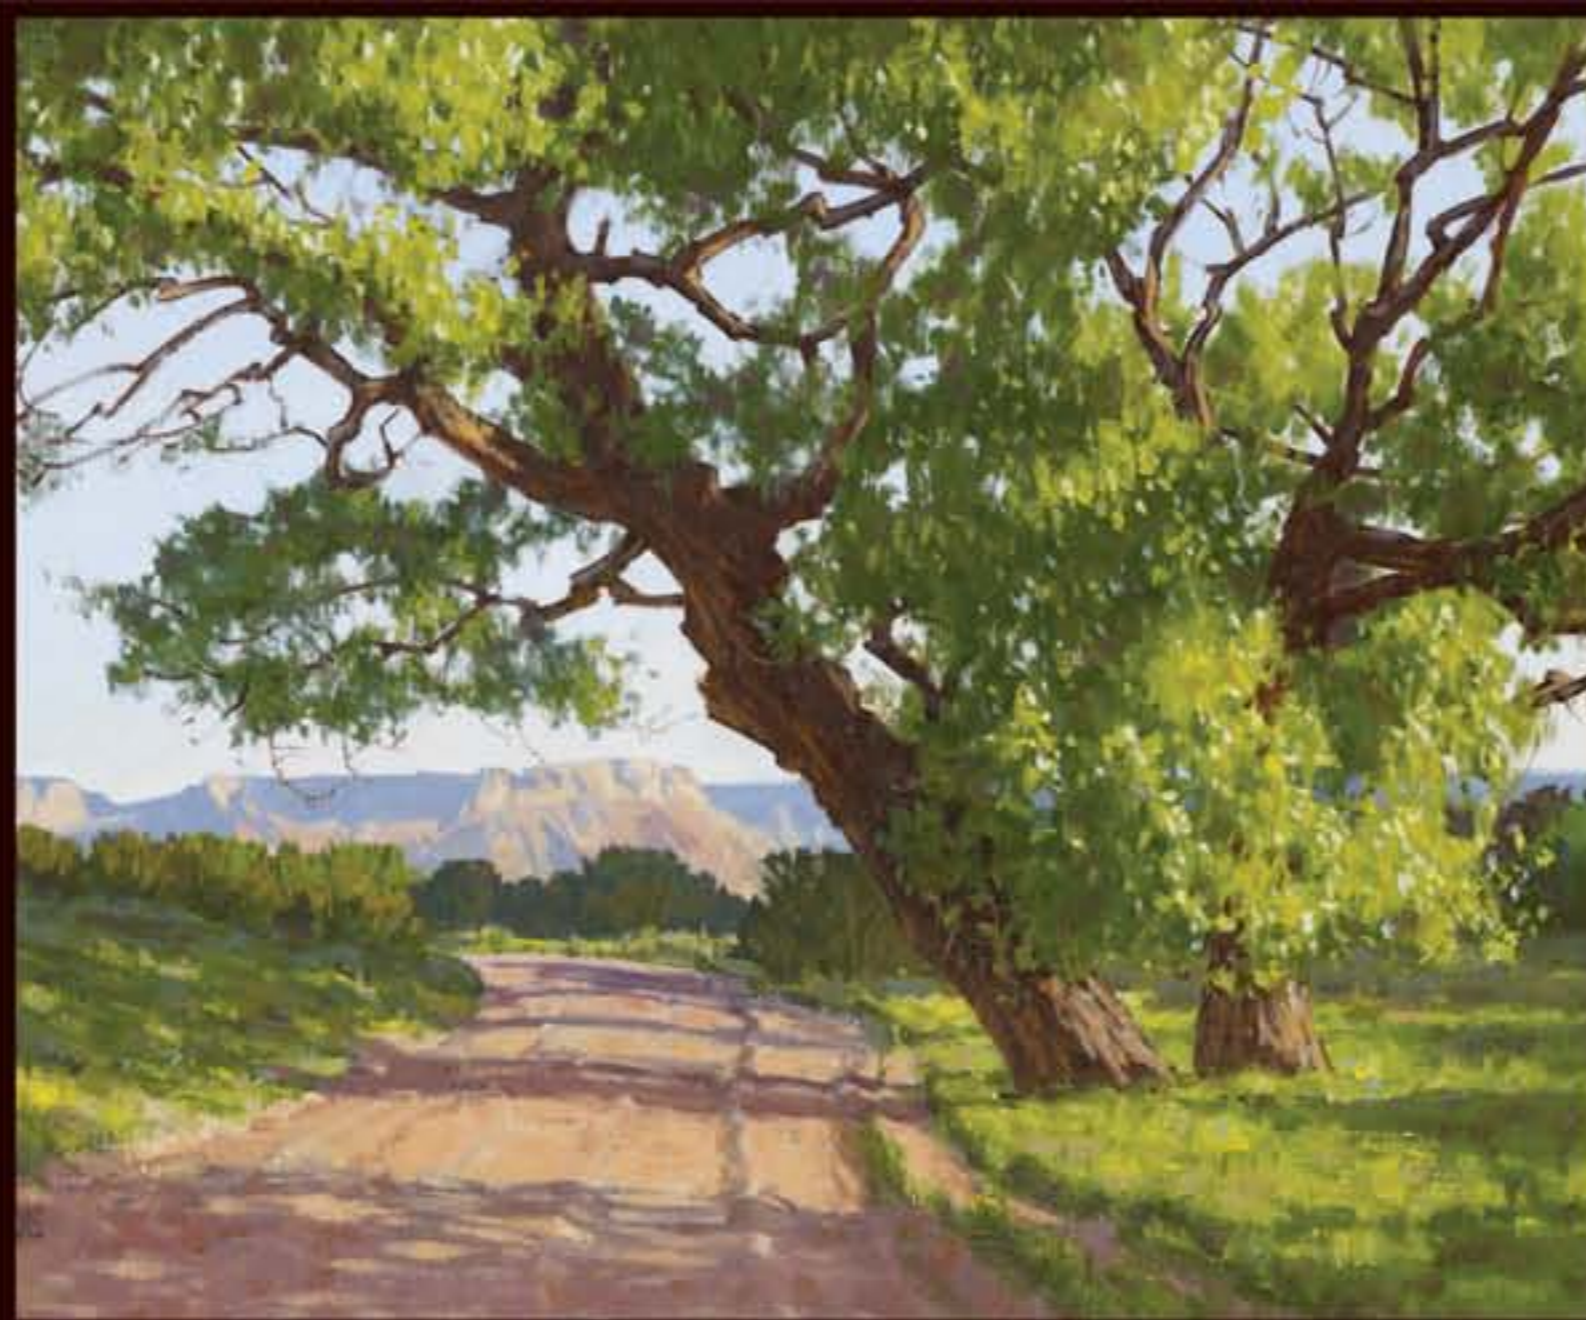

R.S. Riddick
R.S. Riddick "Lakota Twilight" Oil 36 x 40

REPRESENTING THE FINEST TRADITIONAL AMERICAN ART
FOR THE PAST 21 YEARS

CLAGGETT/REY GALLERY

100 East Meadow Drive #10 • Vail, Colorado 81657 • Vail Map #26
970.476.9350 • 800.252.4438 • fax 970.476.0495 • www.claggettreyn.com

Wayne Wolfe "Cottonwood Character" Oil 22 x 30

MAJOR ONE MAN SHOW
Wayne Wolfe MARCH 2011

REPRESENTING THE FINEST TRADITIONAL AMERICAN ART
FOR THE PAST 21 YEARS

CLAGGETT/REY GALLERY

100 East Meadow Drive #10 • Vail, Colorado 81657 • Vail Map #26
970.476.9350 • 800.252.4438 • fax 970.476.0495 • www.claggettreyn.com

Ben Ham "Santa Corral" Oil 56 x 47

BEN HAM | photography

REPRESENTING THE FINEST TRADITIONAL AMERICAN ART
FOR THE PAST 21 YEARS

CLAGGETT/REY GALLERY

100 East Meadow Drive #10 • Vail, Colorado 81657 • Vail Map #26
970.476.9350 • 800.252.4438 • fax 970.476.0495 • www.claggettreyn.com