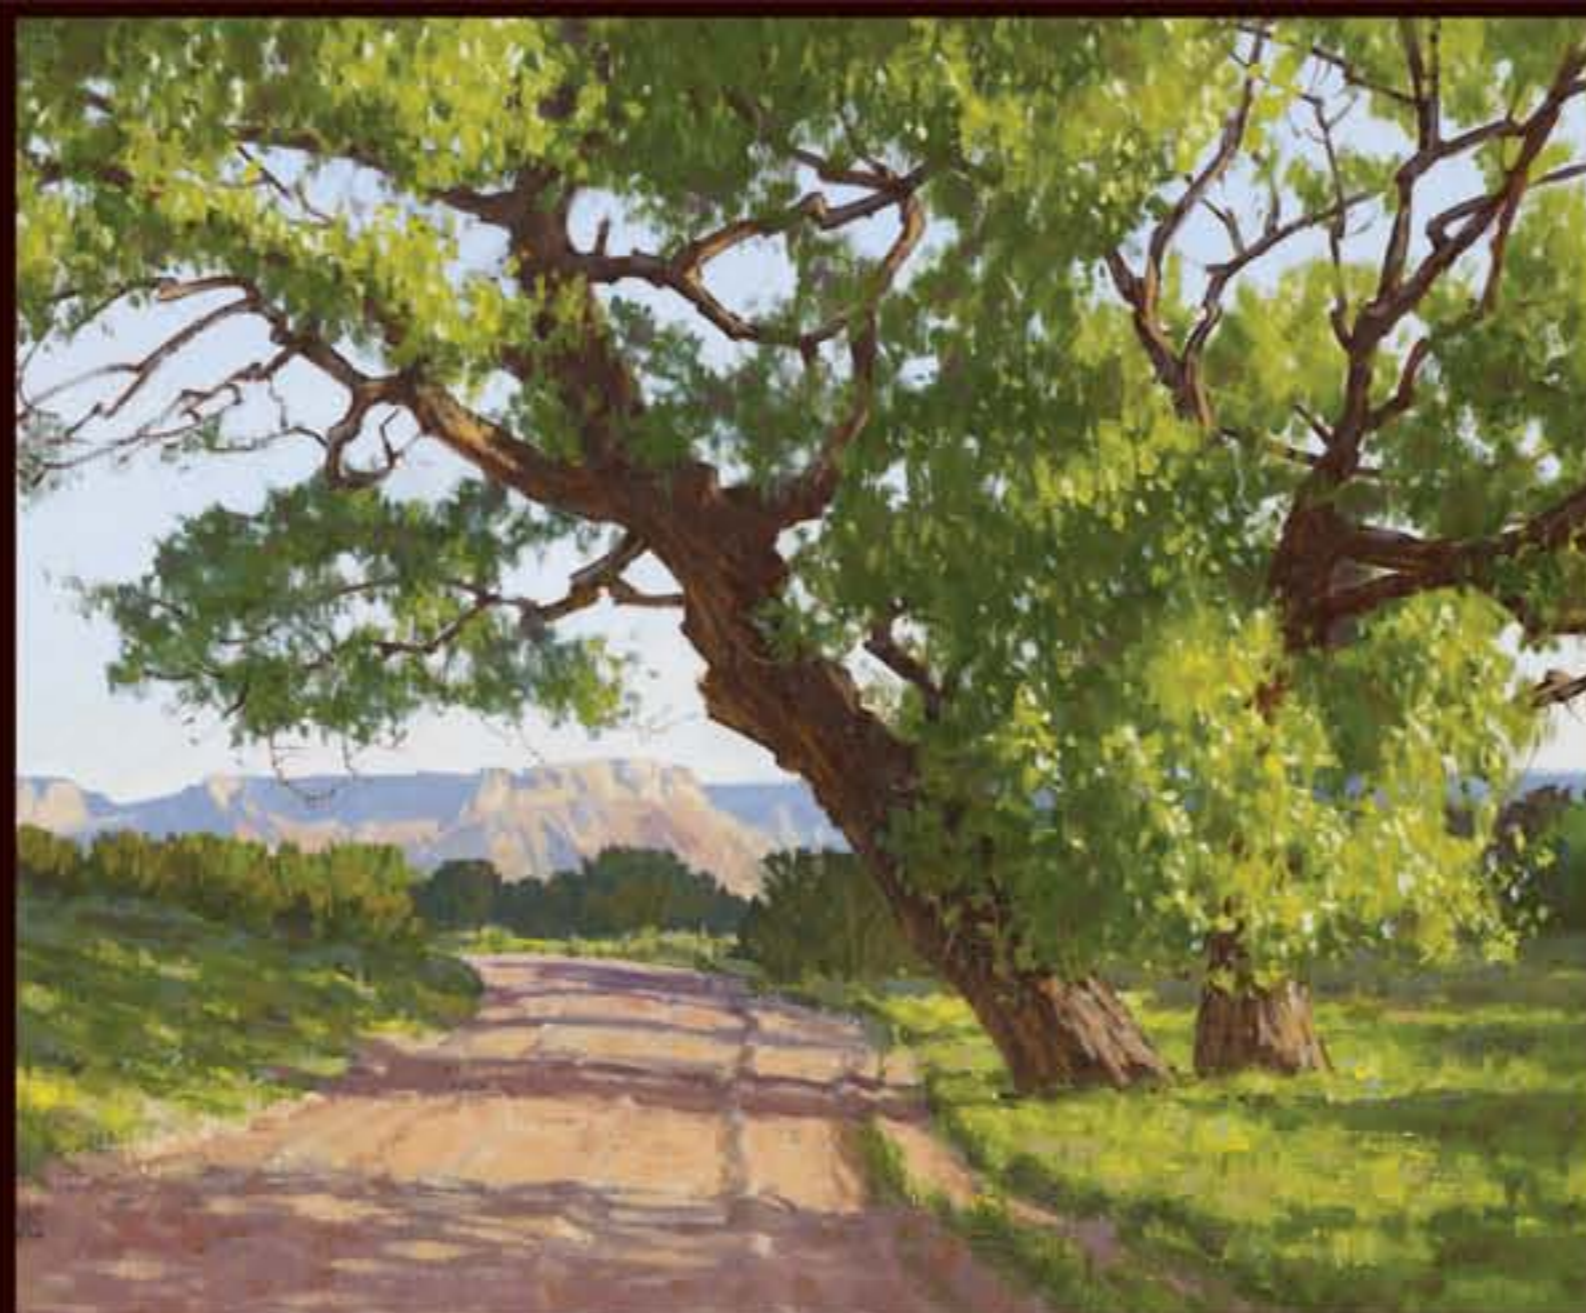

*R.S. Riddick*  
R.S. Riddick "Lakota Twilight" Oil 36 x 40

REPRESENTING THE FINEST TRADITIONAL AMERICAN ART  
FOR THE PAST 21 YEARS

**CLAGGETT/REY GALLERY**

100 East Meadow Drive #10 • Vail, Colorado 81657 • Vail Map #26  
970.476.9350 • 800.252.4438 • fax 970.476.0495 • www.claggettreyn.com

Wayne Wolfe "Cottonwood Character" Oil 22 x 30

MAJOR ONE MAN SHOW  
**Wayne Wolfe MARCH 2011**

REPRESENTING THE FINEST TRADITIONAL AMERICAN ART  
FOR THE PAST 21 YEARS

**CLAGGETT/REY GALLERY**

100 East Meadow Drive #10 • Vail, Colorado 81657 • Vail Map #26  
970.476.9350 • 800.252.4438 • fax 970.476.0495 • www.claggettreyn.com

Ben Ham "Santa Corral" Oil 56 x 47

BEN HAM | photography

REPRESENTING THE FINEST TRADITIONAL AMERICAN ART  
FOR THE PAST 21 YEARS

**CLAGGETT/REY GALLERY**

100 East Meadow Drive #10 • Vail, Colorado 81657 • Vail Map #26  
970.476.9350 • 800.252.4438 • fax 970.476.0495 • www.claggettreyn.com